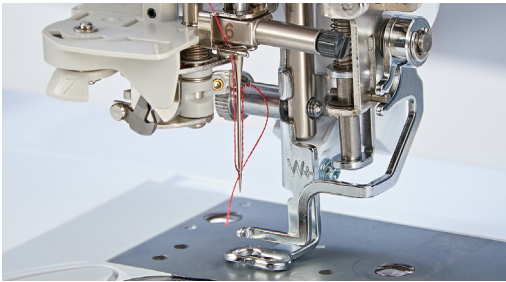

— BABY LOCK —

Pathfinder

Embroidery Machine

Your embroidery journey starts here! Let Pathfinder lead you through new creative opportunities, with features that are perfect for both new and experienced sewers alike. Pathfinder features Baby Lock IQ Technology™ that works with the machine's "brain" to make embroidery easier.

8" x 12"
Embroidery Field

Needle
Beam

NeverMiss™
Automatic Needle
Threader

263 Built-in
Embroidery
Designs

Sensor Pen
for Automatic
Positioning

FOR THE LOVE OF SEWING

[f](#) [y](#) [i](#) [t](#) [BabyLock.com](#)

NeverMiss™ Automatic Needle Threader

The NeverMiss Needle Threader does exactly what it promises – it threads your needle with little more than the push of a button.

Needle Beam

Know exactly where the needle will drop, every time with a brilliant LED pointer on the included embroidery foot. There's no more guesswork.

Sensor Pen for Embroidery

Use the Sensor Pen to assign the design positioning and placement. Simply touch the fabric with the Sensor Pen and the Pathfinder knows where to place the design.

263 Built-In Embroidery Designs